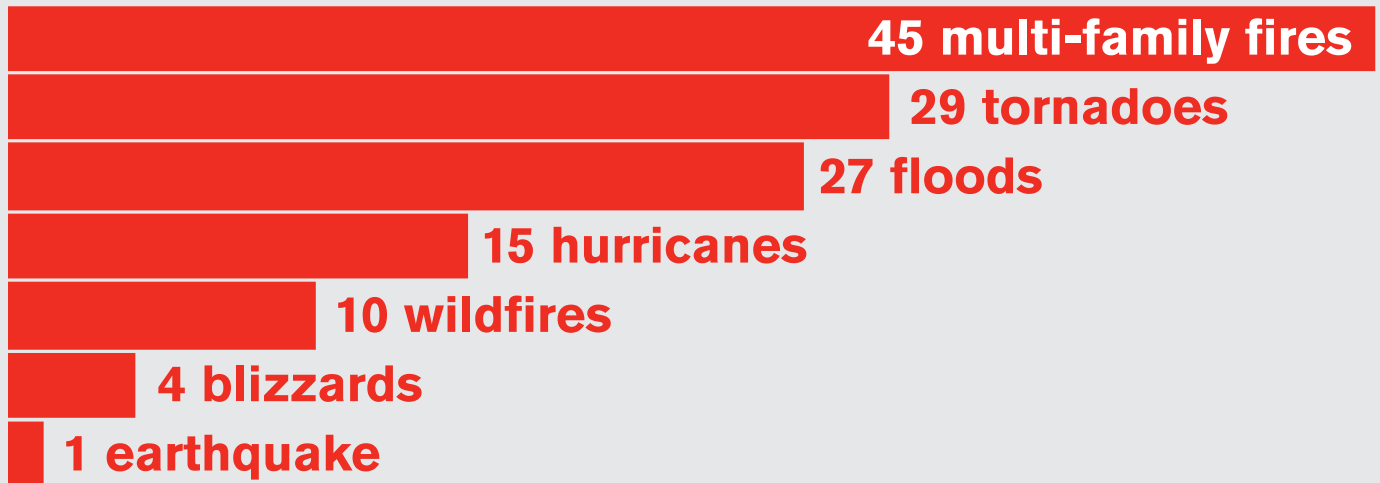

2011 Large-Scale Disasters

Response Operations by Disaster Type

How We Helped

1,019
shelters
opened

6.7million
meals and
snacks

2.6million
relief
items

27,622
disaster
workers

46 States and Territories Affected

Every 9 minutes,
the Red Cross
responds to
a disaster.*

* Based on the nearly 70,000 home fires the Red Cross responds to each year.

Help us respond to disasters by making a financial donation today. **Go to redcross.org**

**American
Red Cross**

Source: American Red Cross disaster responses from Jan. 1 to December 1, 2011 costing more than \$10,000.