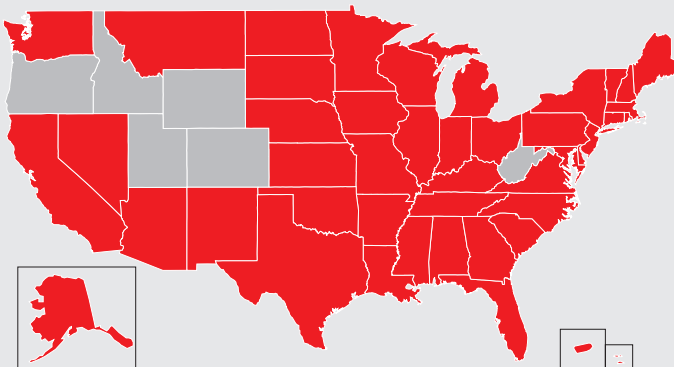

2011 Large-Scale Disasters

Response Operations by Disaster Type

How We Helped

1,019
shelters
opened

6.7million
meals and
snacks

2.6million
relief
items

27,622
disaster
workers

46 States and Territories Affected

Every 9 minutes,
the Red Cross
responds to
a disaster.*

* Based on the nearly 70,000 home fires the Red Cross responds to each year.

Help us respond to disasters by making a financial donation today. **Go to redcross.org**